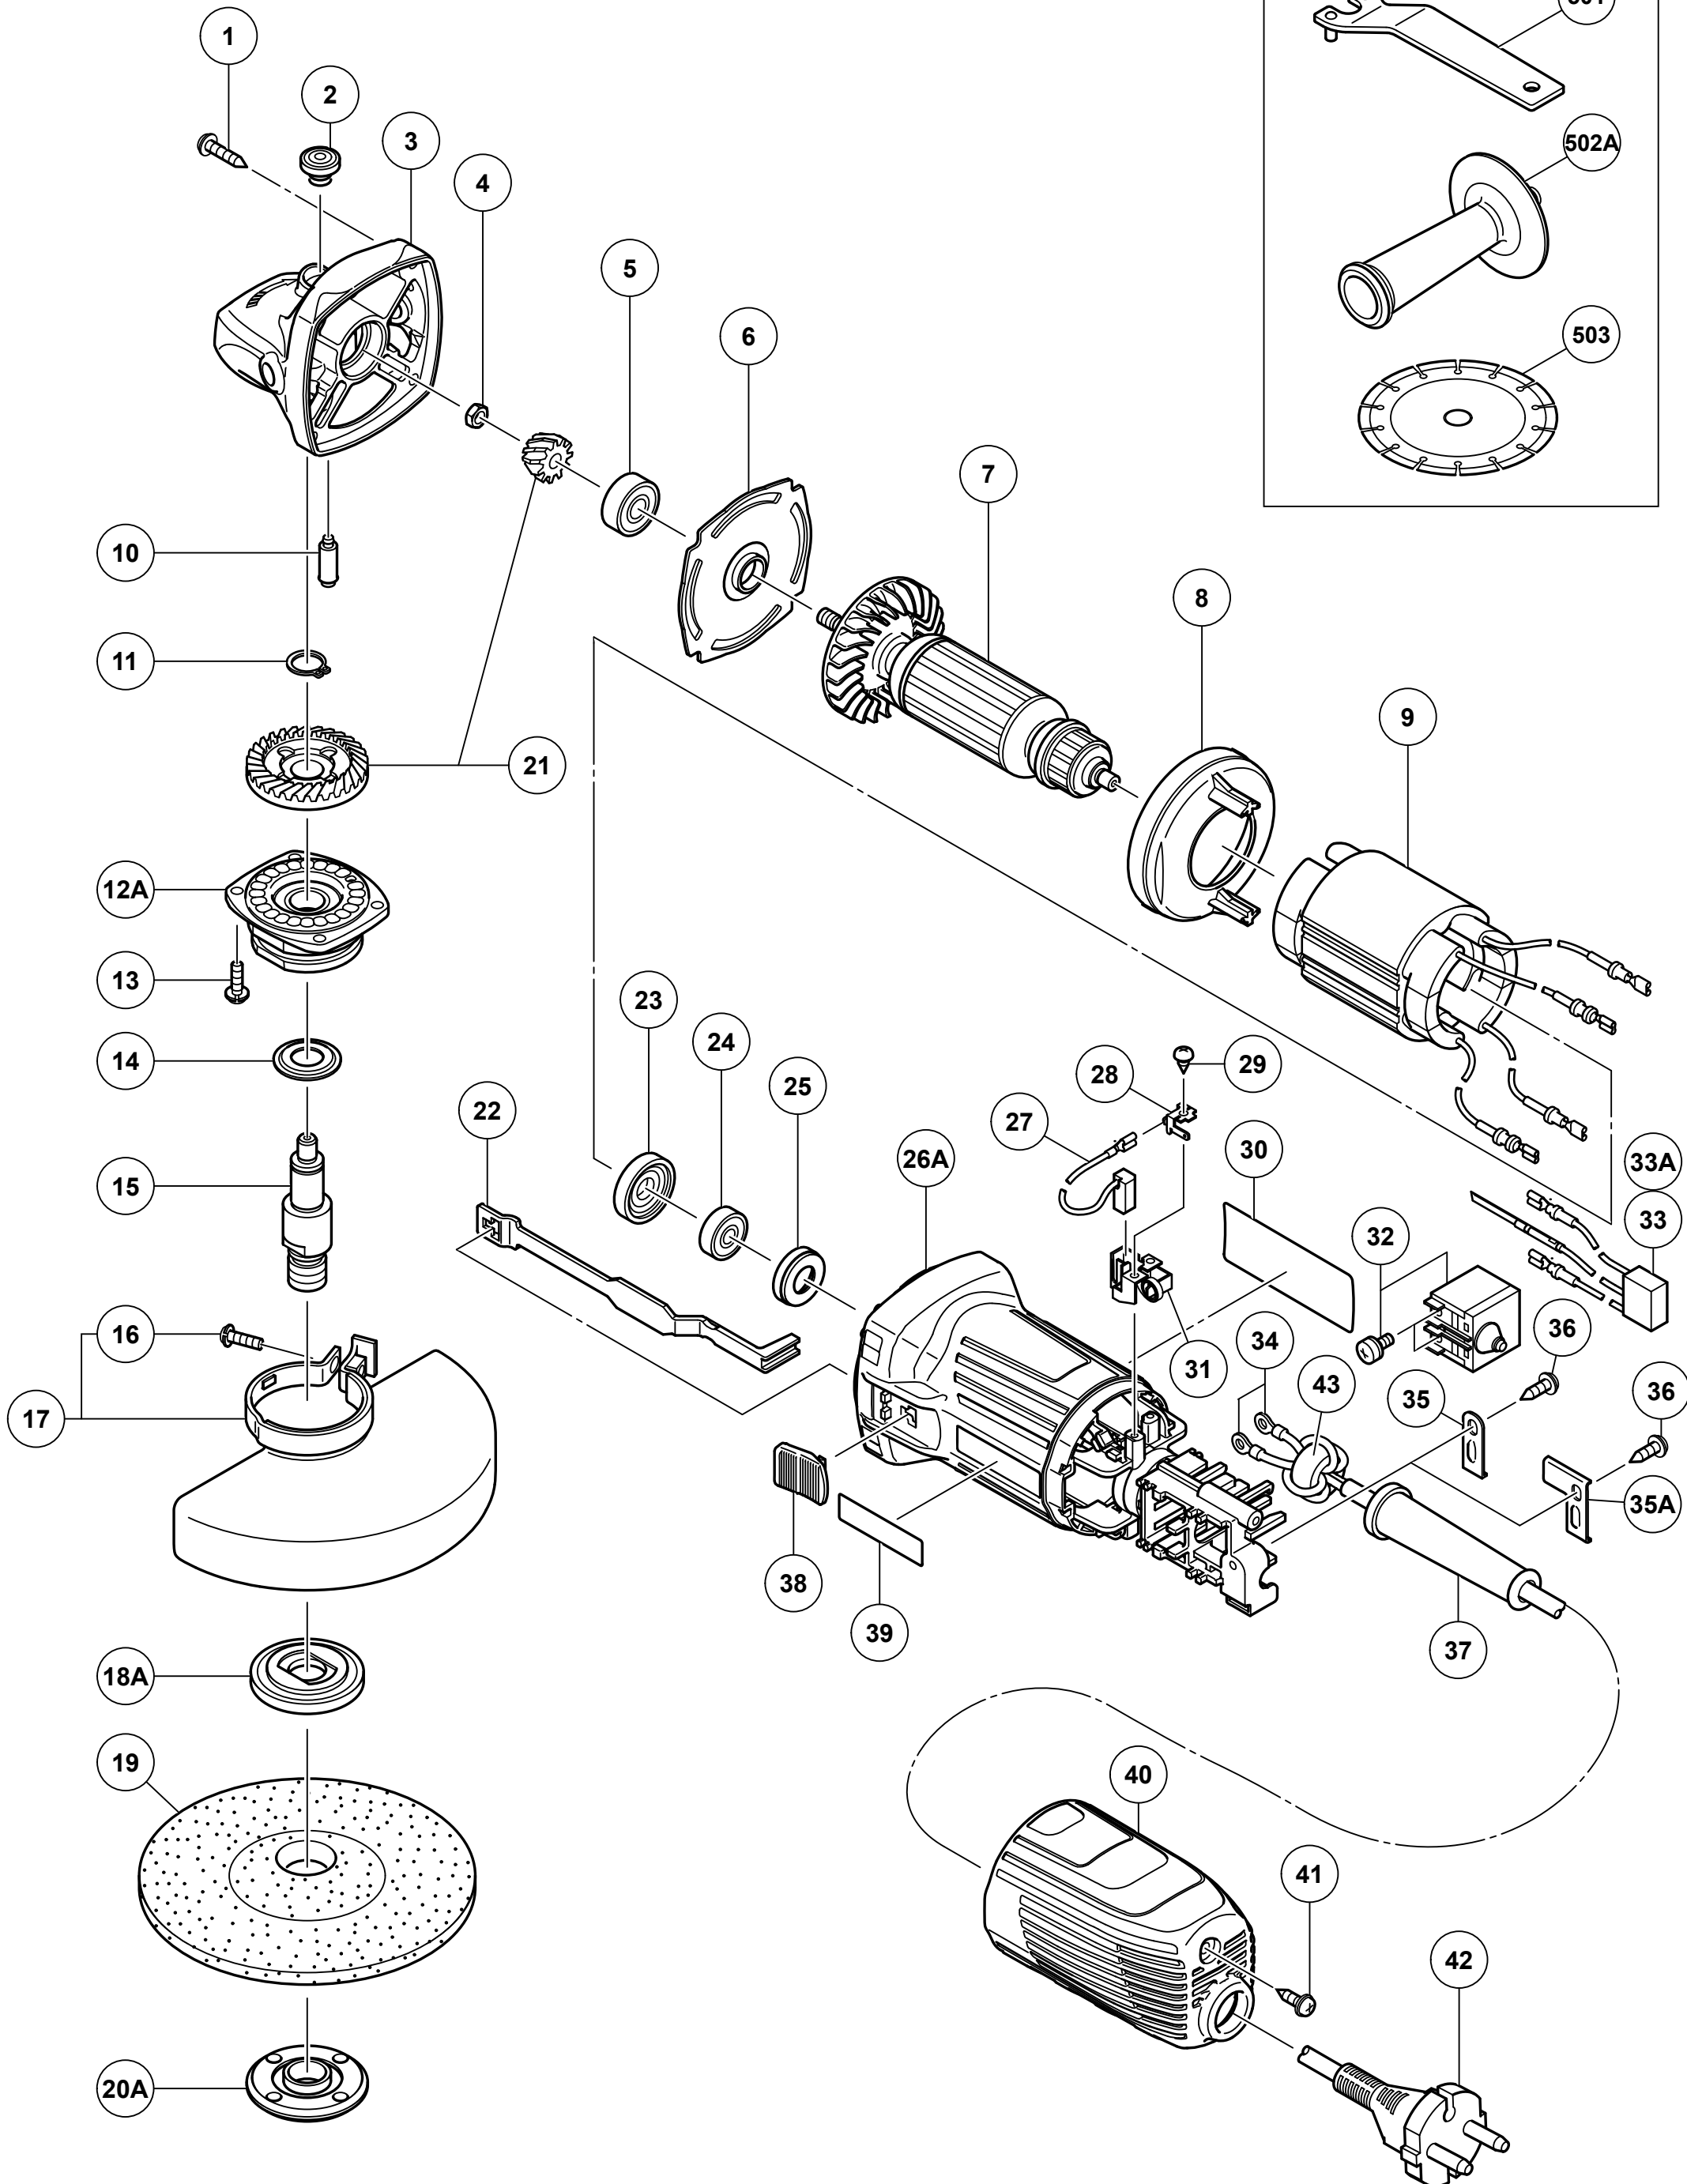

HIKOKI

DISC GRINDER G13SS2

Item No.	Code No.	Description	No. Used	Remarks
607	314065	SANDING DISCS 125MM C-P30 (10 PCS.)	1	
608	314066	SANDING DISCS 125MM C-P36 (10 PCS.)	1	
609	314067	SANDING DISCS 125MM C-P40 (10 PCS.)	1	
610	314068	SANDING DISCS 125MM C-P50 (10 PCS.)	1	
611	314069	SANDING DISCS 125MM C-P60 (10 PCS.)	1	
612	314070	SANDING DISCS 125MM C-P80 (10 PCS.)	1	
613	314071	SANDING DISCS 125MM C-P100 (10 PCS.)	1	
614	314072	SANDING DISCS 125MM C-P120 (10 PCS.)	1	
615	324688	SILICON RUBBER (B)	1	

* ALTERNATIVE PARTS

MODEL
G13SS2