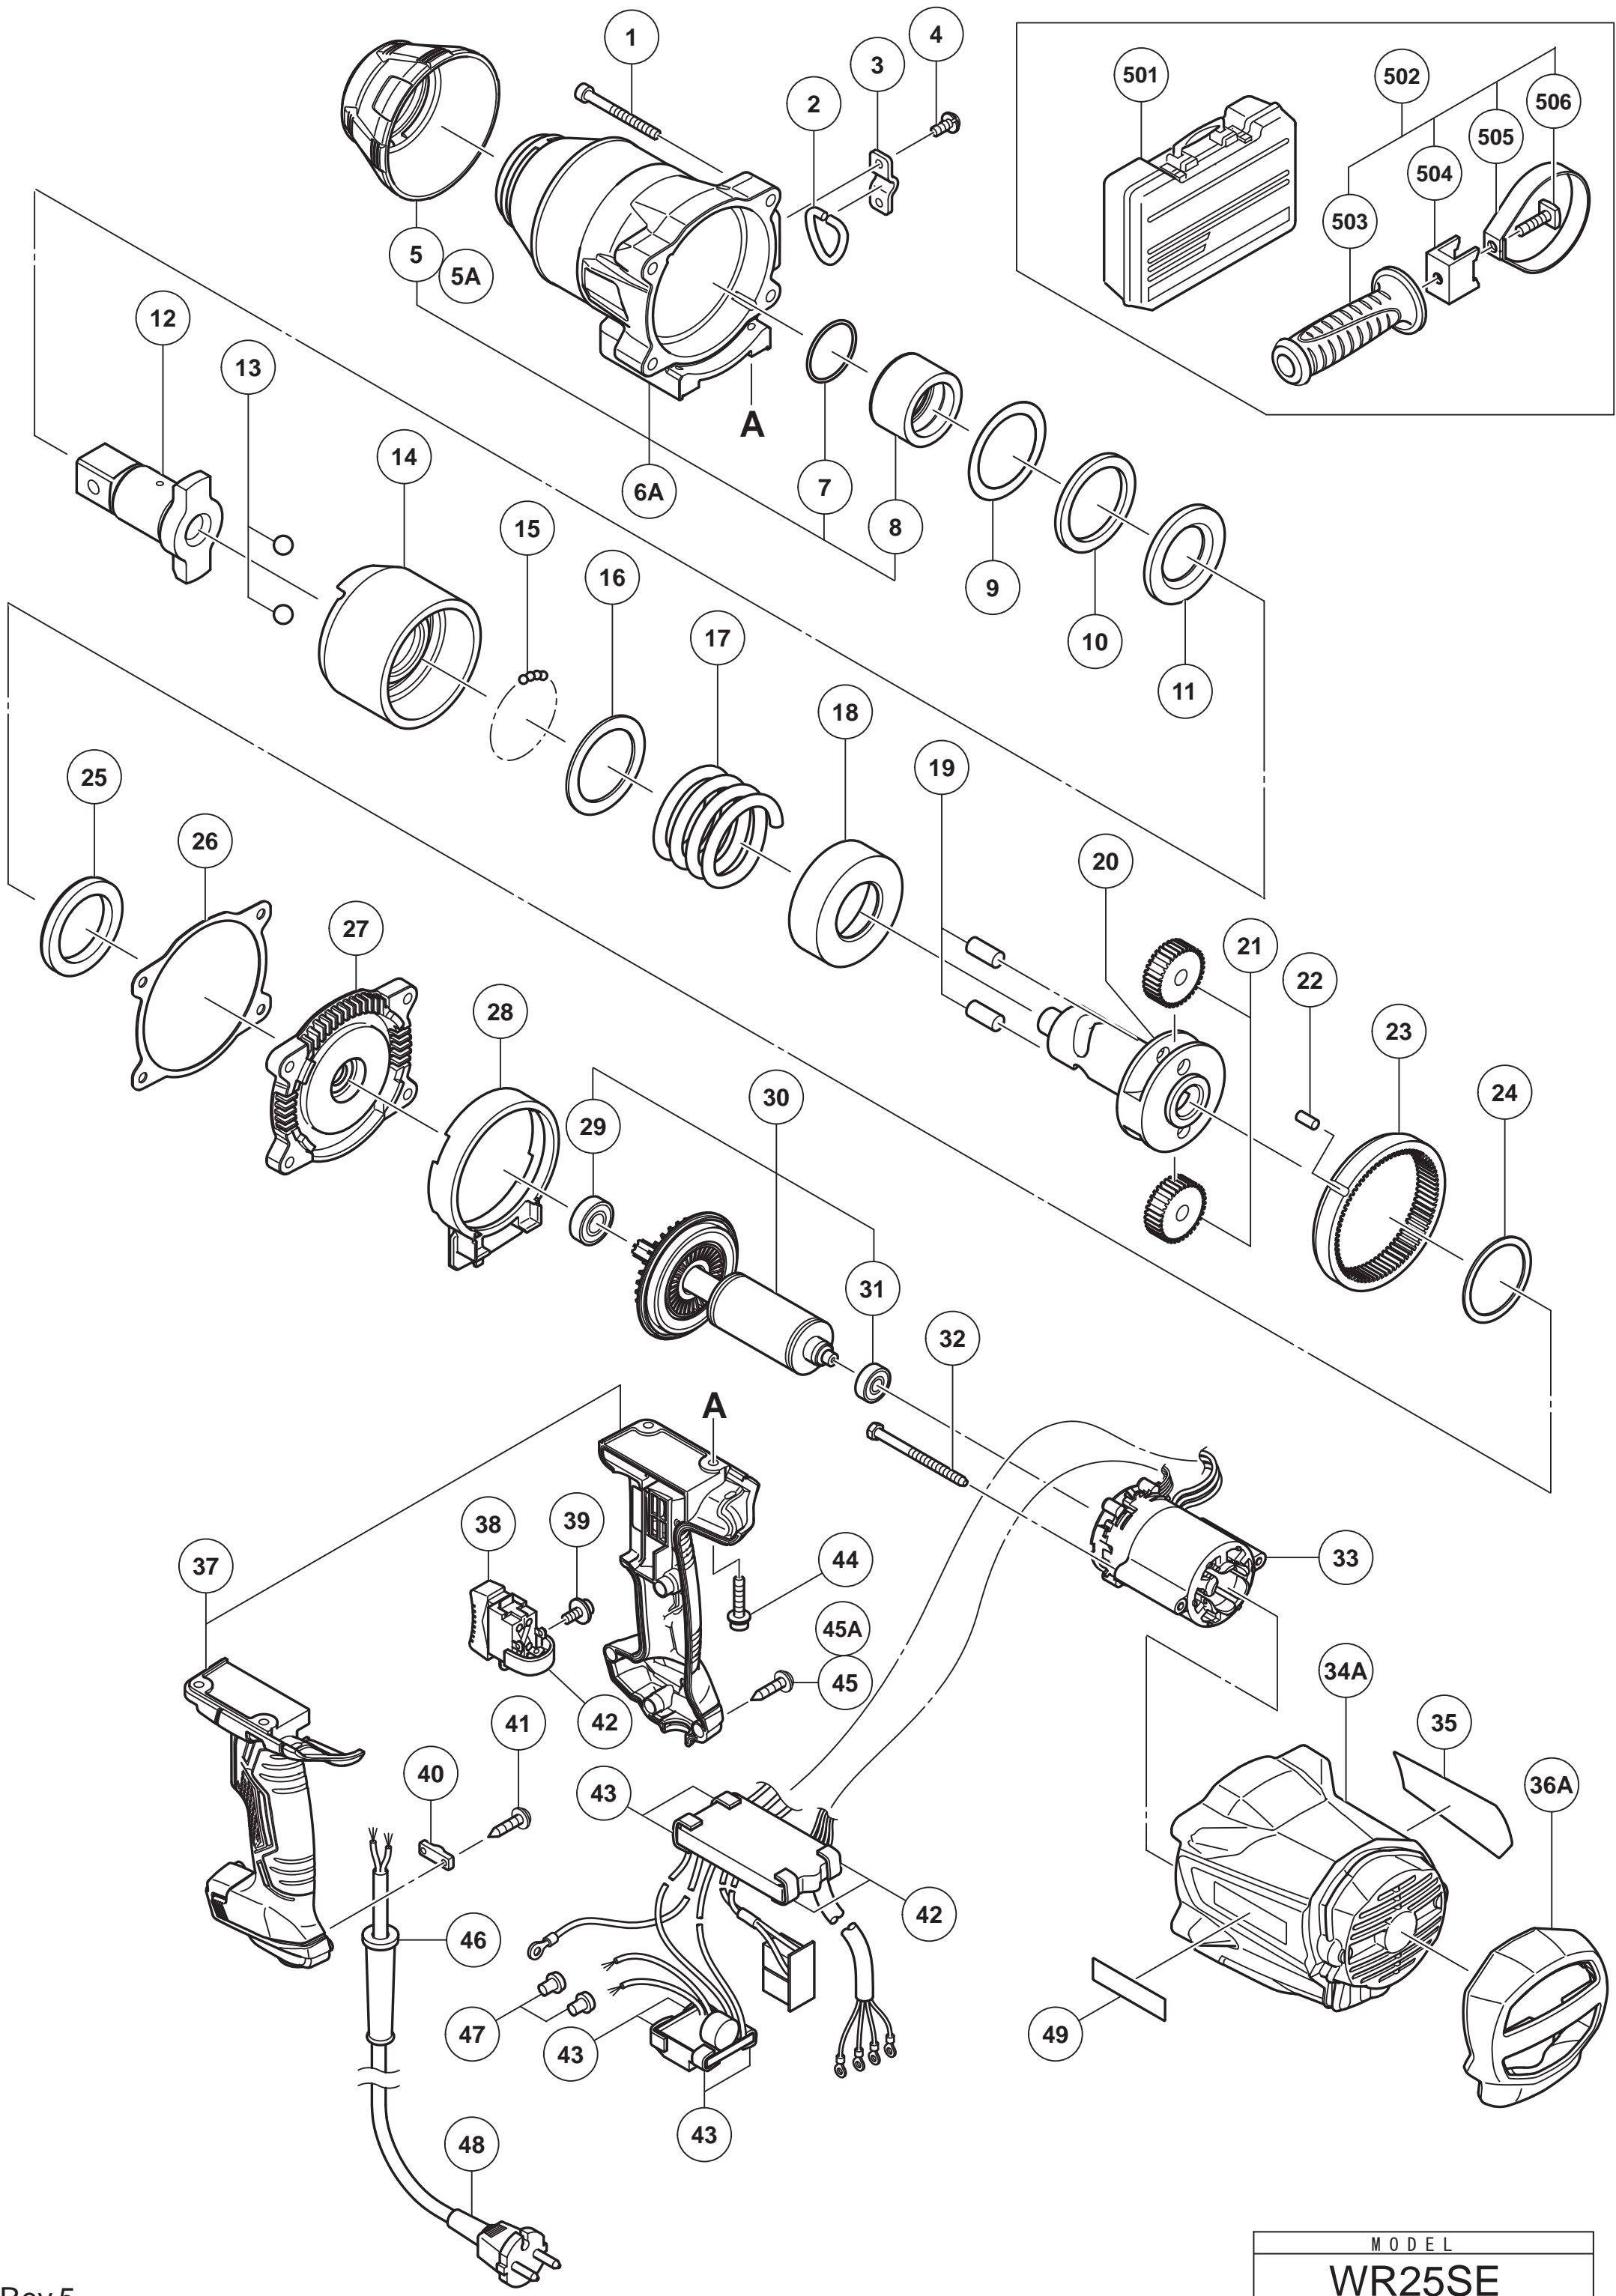

HIKOKI

IMPACT WRENCH WR25SE

Item No.	Code No.	Description	No. Used	Remarks
1	986491	SEAL LOCK HEX. SOCKET HD. BOLT M6X50	4	
2	932916	HANGER (B)	1	
3	932915	HANGER (A)	1	
4	993126	SEAL LOCK SCREW (W/SP. WASHER) M5X12	2	
5	337836	BUMPER (C)	1	TILL 6.2016
5A	371207	BUMPER (F)	1	SINCE 7.2016
6A	371206	HAMMER CASE (C) ASS'Y	1	INCLUD.5A,7,8
7	319732	O-RING (P-35)	1	
8	337837	METAL (B)	1	
9	338351	WASHER (C)	1	
10	338350	DAMPER (C)	1	
11	337834	WASHER (B)	1	
12	337820	ANVIL (C)	1	
13	337838	STEEL BALL D10.3	2	
14	337832	HAMMER (C)	1	
15	959149	STEEL BALL D4.76 (10 PCS.)	35	
16	337831	HAMMER WASHER (C)	1	
17	337829	HAMMER SPRING (C)	1	
18	337828	SPRING SHEET (C)	1	
19	337827	NEEDLE ROLLER	2	
20	337830	SPINDLE (C)	1	
21	338352	IDLE GEAR SET (2 PCS.)	2	
22	991449	NEEDLE ROLLER	2	
23	337839	RING GEAR (C)	1	
24	337833	WASHER (A)	1	
25	337825	METAL (A)	1	
26	337821	PACKING (C)	1	
27	337824	INNER COVER (C)	1	
28	337823	FAN GUIDE (C)	1	
29	6001DD	BALL BEARING 6001DDCMPS2L	1	
30	360989	ROTOR ASS'Y (C)	1	INCLUD.29,31
31	333945	BALL BEARING 608VV	1	
32	961400	HEX. HD. TAPPING SCREW D5X70	2	
*33	340895C	STATOR CONTROLLER (C) SET 110V	1	
*33	340895E	STATOR CONTROLLER (C) SET 220V-230V	1	
34A	338349	HOUSING (C)	1	
35		NAME PLATE	1	
36A	337822	TAIL BUMPER (C)	1	
37	338505	HANDLE (A).(B) SET	1	
38	337202	SWITCH	1	
39	980060	MACHINE SCREW (W/WASHER) M3.5X5	4	
40	937631	CORD CLIP	1	
41	984750	TAPPING SCREW (W/FLANGE) D4X16	2	
42	338354	CUSHION RUBBER 45X10X3	3	
43	338353	CUSHION RUBBER 30X10X3	6	
44	316107	HEX. SOCKET HD. BOLT (W/WASHERS) M5X20	4	
45	301653	TAPPING SCREW (W/FLANGE) D4X20 (BLACK)	4	TILL 6.2016
45A	994806	P-TITE SCREW D4X20	4	SINCE 7.2016
*46	953327	CORD ARMOR D8.8	1	
47	959140	CONNECTOR 50091 (10 PCS.)	2	
*48	500450Z	CORD	1	(CORD ARMOR D8.8) FOR GBR (230V)
*48	500461Z	CORD	1	(CORD ARMOR D8.8) FOR GBR (110V)
49		BRAND LABEL	1	

* ALTERNATIVE PARTS

MODEL
WR25SE