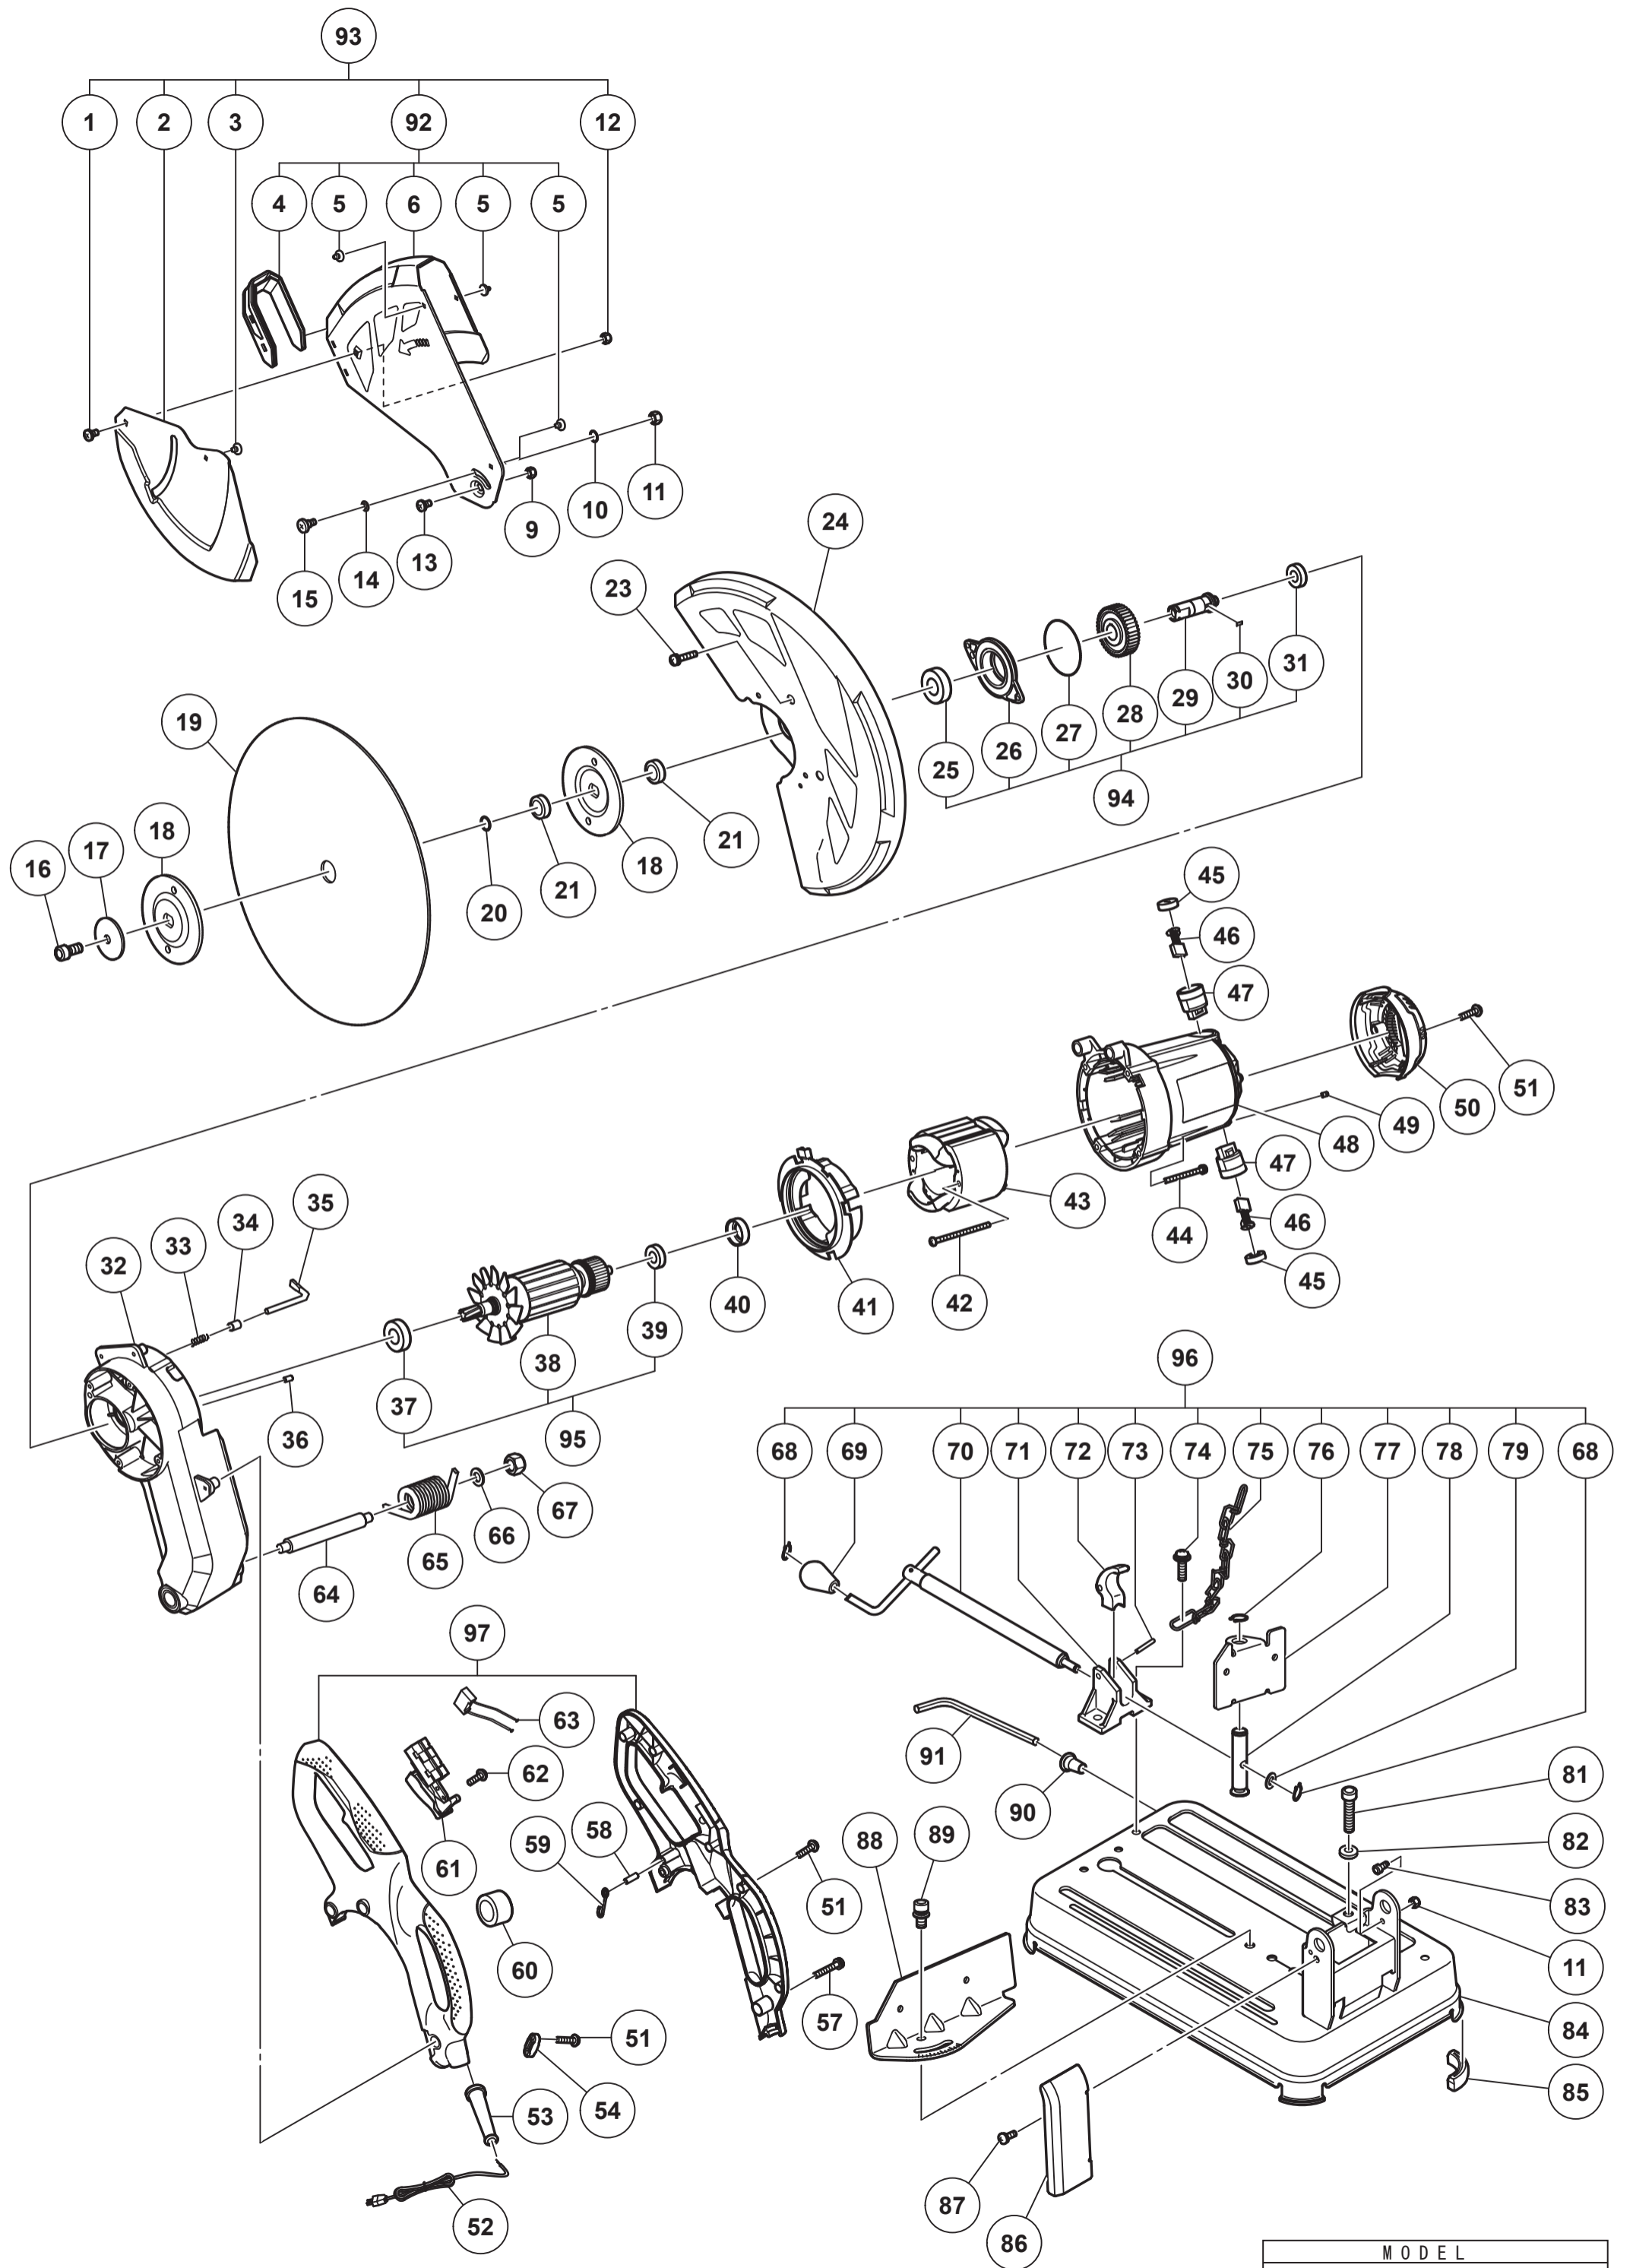

HIKOKI

CUT-OFF MACHINE CC14ST

Item No.	Code No.	Description	No. Used	Remarks
*1	335981	FLANGE SCREW M5X10	1	FOR ISR, RUS, TUR, SAF, CHN
*2	335982	SUB COVER (R9)	1	FOR ISR, RUS, TUR, SAF, CHN
*3	335983	RUBBER PAD	1	FOR ISR, RUS, TUR, SAF, CHN
4	335984	LOWER GUARD PAD	1	
5	335985	RUBBER PAD	3	
*6	335987	LOWER GUARD (R9)	1	FOR ISR, RUS, TUR, SAF, CHN
9	335988	NUT M5	1	
11	335989	NUT M6	2	
*12	335990	NUT M5	1	FOR ISR, RUS, TUR, SAF, CHN
13	335991	FLANGE SCREW M5X10	1	
14	335992	PLATE WASHER	1	
15	335993	FLANGE SCREW M6X15	1	
16	335994	HEX. SOCKET BOLT M10X20	1	
17	335995	FLANGE WASHER	1	
*18	335997	WHEEL CLAMP WASHER D102	2	FOR ISR, RUS, TUR, SAF
19		WHEEL	1	
20	335998	O-RING	1	
21	335999	SHAFT SLEEVE	2	
23	336000	SCREW M5X25	4	
*24	336002	WHEEL GUARD (R9) 2.0MM	1	FOR ISR, RUS, TUR, SAF, KOR, TPE, HKG (110V), SIN (110V)
25	336003	BALL BEARING 6203Z	1	
26	336004	BEARING HOLDER	1	
27	336005	O-RING	1	
*28	336006	GEAR (42 TEETH)	1	
29	336008	SPINDLE	1	
30	336009	KEY	1	
31	336010	BALL BEARING 6000Z	1	
32	336011	GEAR CASE	1	
33	336012	LOCKING SPRING	1	
34	336013	PIN SLEEVE	1	
35	336014	LOCKING PIN	1	
36	336015	RUBBER PIN	1	
37	336016	BALL BEARING 6202DU	1	
*38	336017	ARMATURE 220V-240V	1	
39	336020	BALL BEARING 629RZ	1	
40	336021	RUBBER SLEEVE	1	
41	336022	FAN GUIDE	1	
42	336023	TAPPING SCREW D5X80	2	
*43	336024	STATOR 220V-240V	1	
44	336028	SCREW M5X55	4	
45	336029	BRUSH CAP	2	
46	336030	CARBON BRUSH	2	
47	336031	BRUSH HOLDER	2	
48	336032	HOUSING (LIGHT GREEN)	1	
49	336034	HEX. SOCKET SCREW M5X8	2	
50	336035	TAIL COVER	1	
51	336036	TAPPING SCREW D4X16	10	
*52	336246	CORD	1	FOR ISR, RUS, TUR, SAF
53	336045	CORD ARMOR	1	
54	336046	CORD CLIP	1	
57	336047	SCREW M5X45	3	
58	336048	NEEDLE ROLLER	1	

* ALTERNATIVE PARTS

MODEL
CC14ST