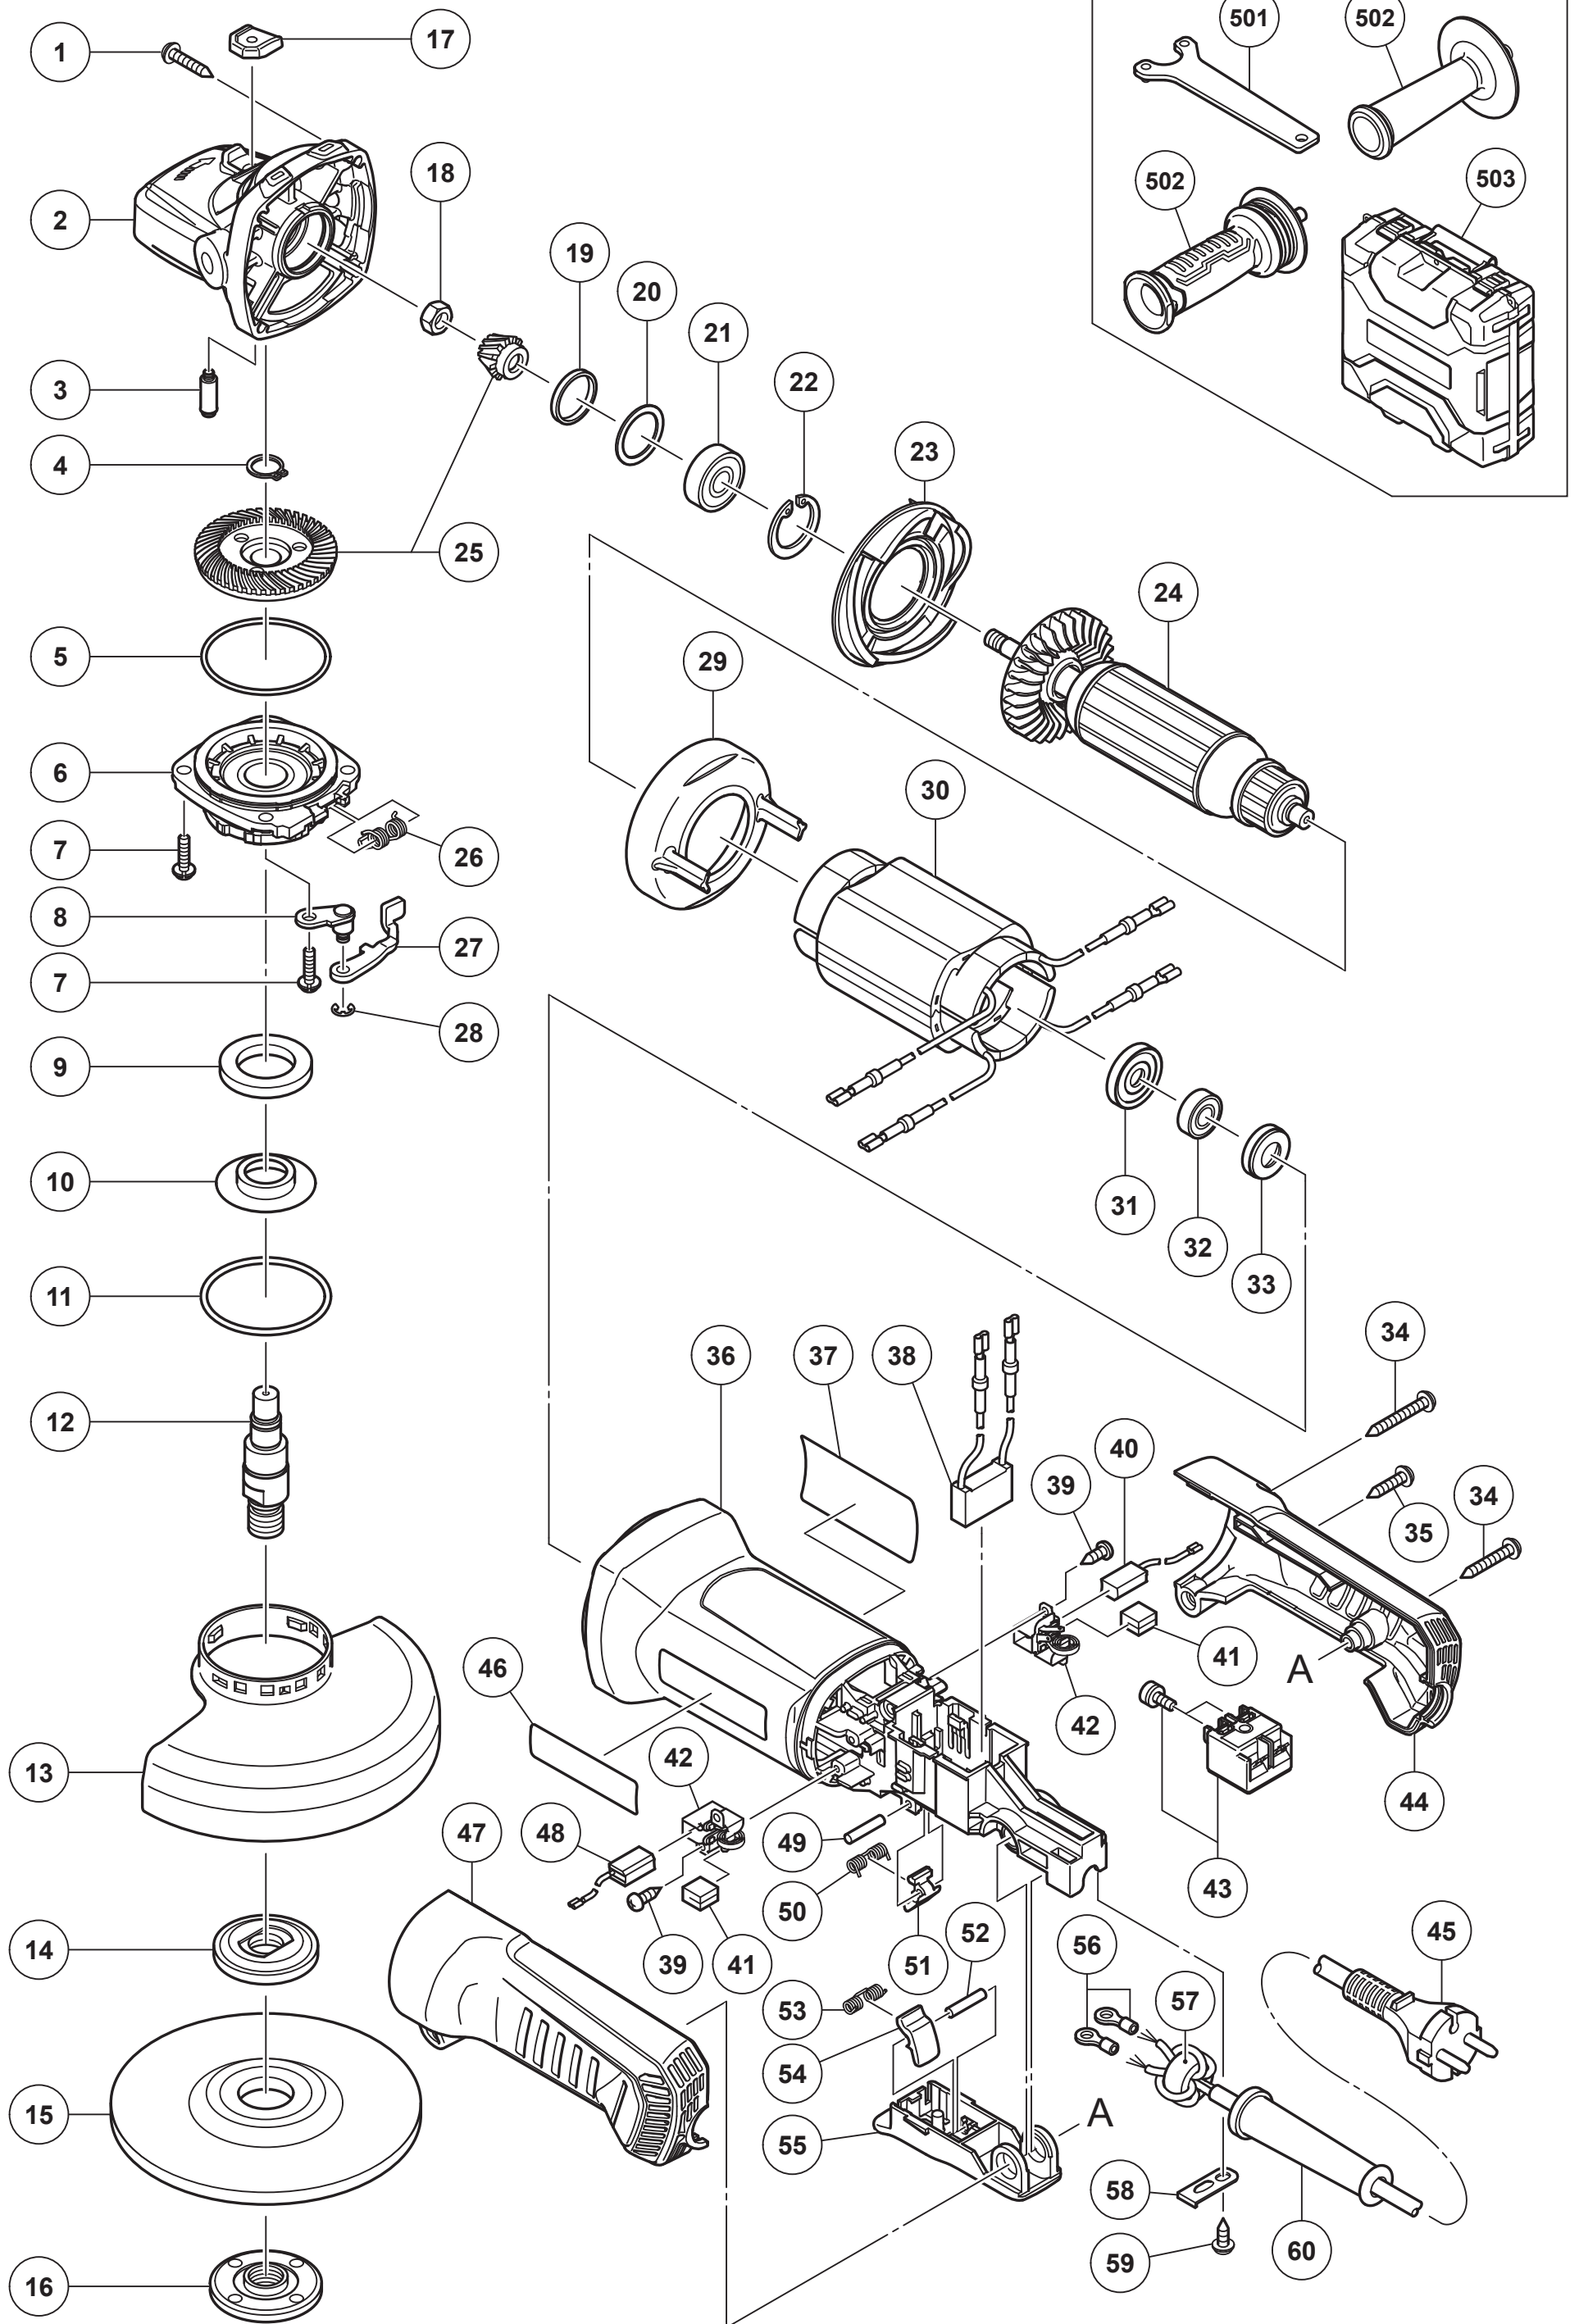

HIKOKI

DISC GRINDER G13SE3

Item No.	Code No.	Description	No. Used	Remarks
47	375880	TAIL COVER (A)	1	
48	999088	CARBON BRUSH (1 PAIR)	1	
49	375902	PIN	1	FOR RUS, USA, CAN, EUROPE (S)
50	375901	SPRING	1	FOR RUS, USA, CAN, EUROPE (S)
51	375885	ON LOCK LEVER	1	FOR RUS, USA, CAN, EUROPE (S)
52	375902	PIN	1	
53	375901	SPRING	1	
54	375886	OFF LOCK LEVER	1	
*55	375884	SWITCH LEVER	1	
*55	375883	SWITCH LEVER	1	FOR W/ON LOCK LEVER
56	980063	TERMINAL	2	
57	334379	FERRITE CORE	1	
58	937631	CORD CLIP	1	
59	305720	TAPPING SCREW (W/FLANGE) D4X12	1	
60	953327	CORD ARMOR D8.8	1	
		STANDARD ACCESSORIES		
501	938332Z	WRENCH	1	
*502	994322	SIDE HANDLE	1	
503	376233	CASE	1	

* ALTERNATIVE PARTS

MODEL
G13SE3