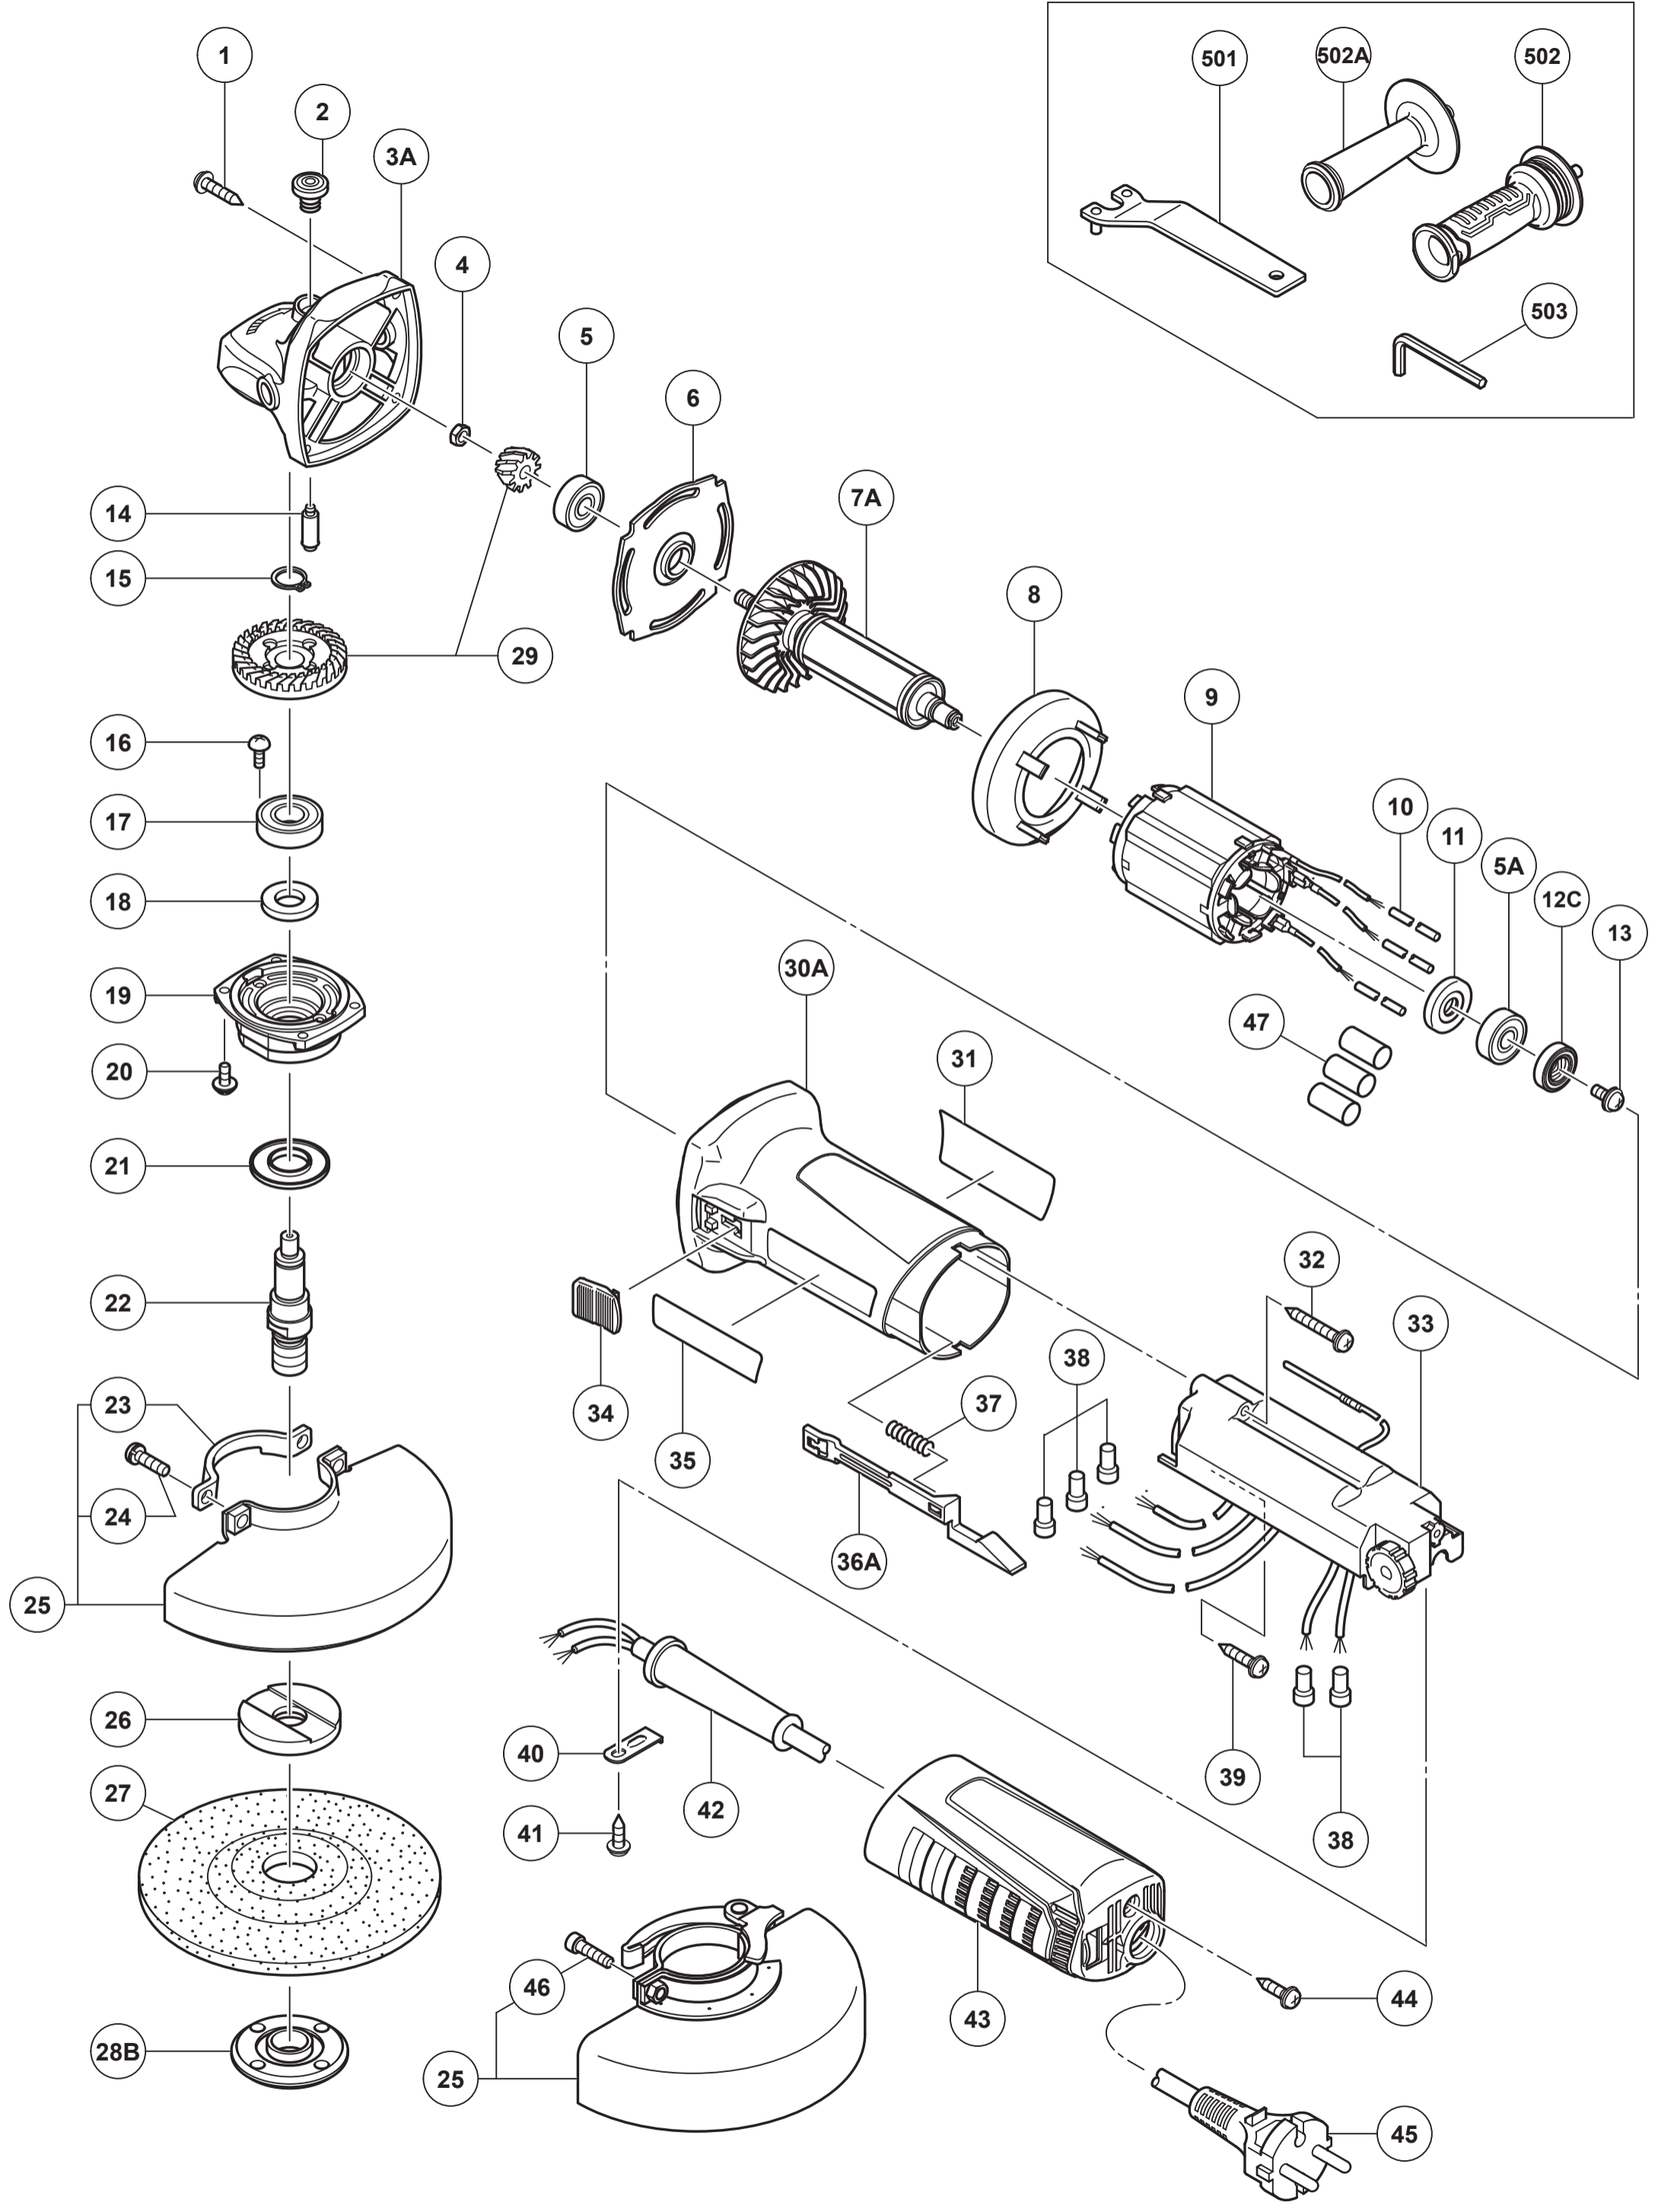

DISC GRINDER G13VE

Item No.	Code No.	Description	No. Used	Remarks
603	937825Z	RUBBER PAD	1	
604	314062	SANDING DISCS 125MM C-P16 (10 PCS.)	1	
605	314063	SANDING DISCS 125MM C-P20 (10 PCS.)	1	
606	314064	SANDING DISCS 125MM C-P24 (10 PCS.)	1	
607	314065	SANDING DISCS 125MM C-P30 (10 PCS.)	1	
608	314066	SANDING DISCS 125MM C-P36 (10 PCS.)	1	
609	314067	SANDING DISCS 125MM C-P40 (10 PCS.)	1	
610	314068	SANDING DISCS 125MM C-P50 (10 PCS.)	1	
611	314069	SANDING DISCS 125MM C-P60 (10 PCS.)	1	
612	314070	SANDING DISCS 125MM C-P80 (10 PCS.)	1	
613	314071	SANDING DISCS 125MM C-P100 (10 PCS.)	1	
614	314072	SANDING DISCS 125MM C-P120 (10 PCS.)	1	
615	376313	FILTER SET	1	

* ALTERNATIVE PARTS

MODEL
G13VE