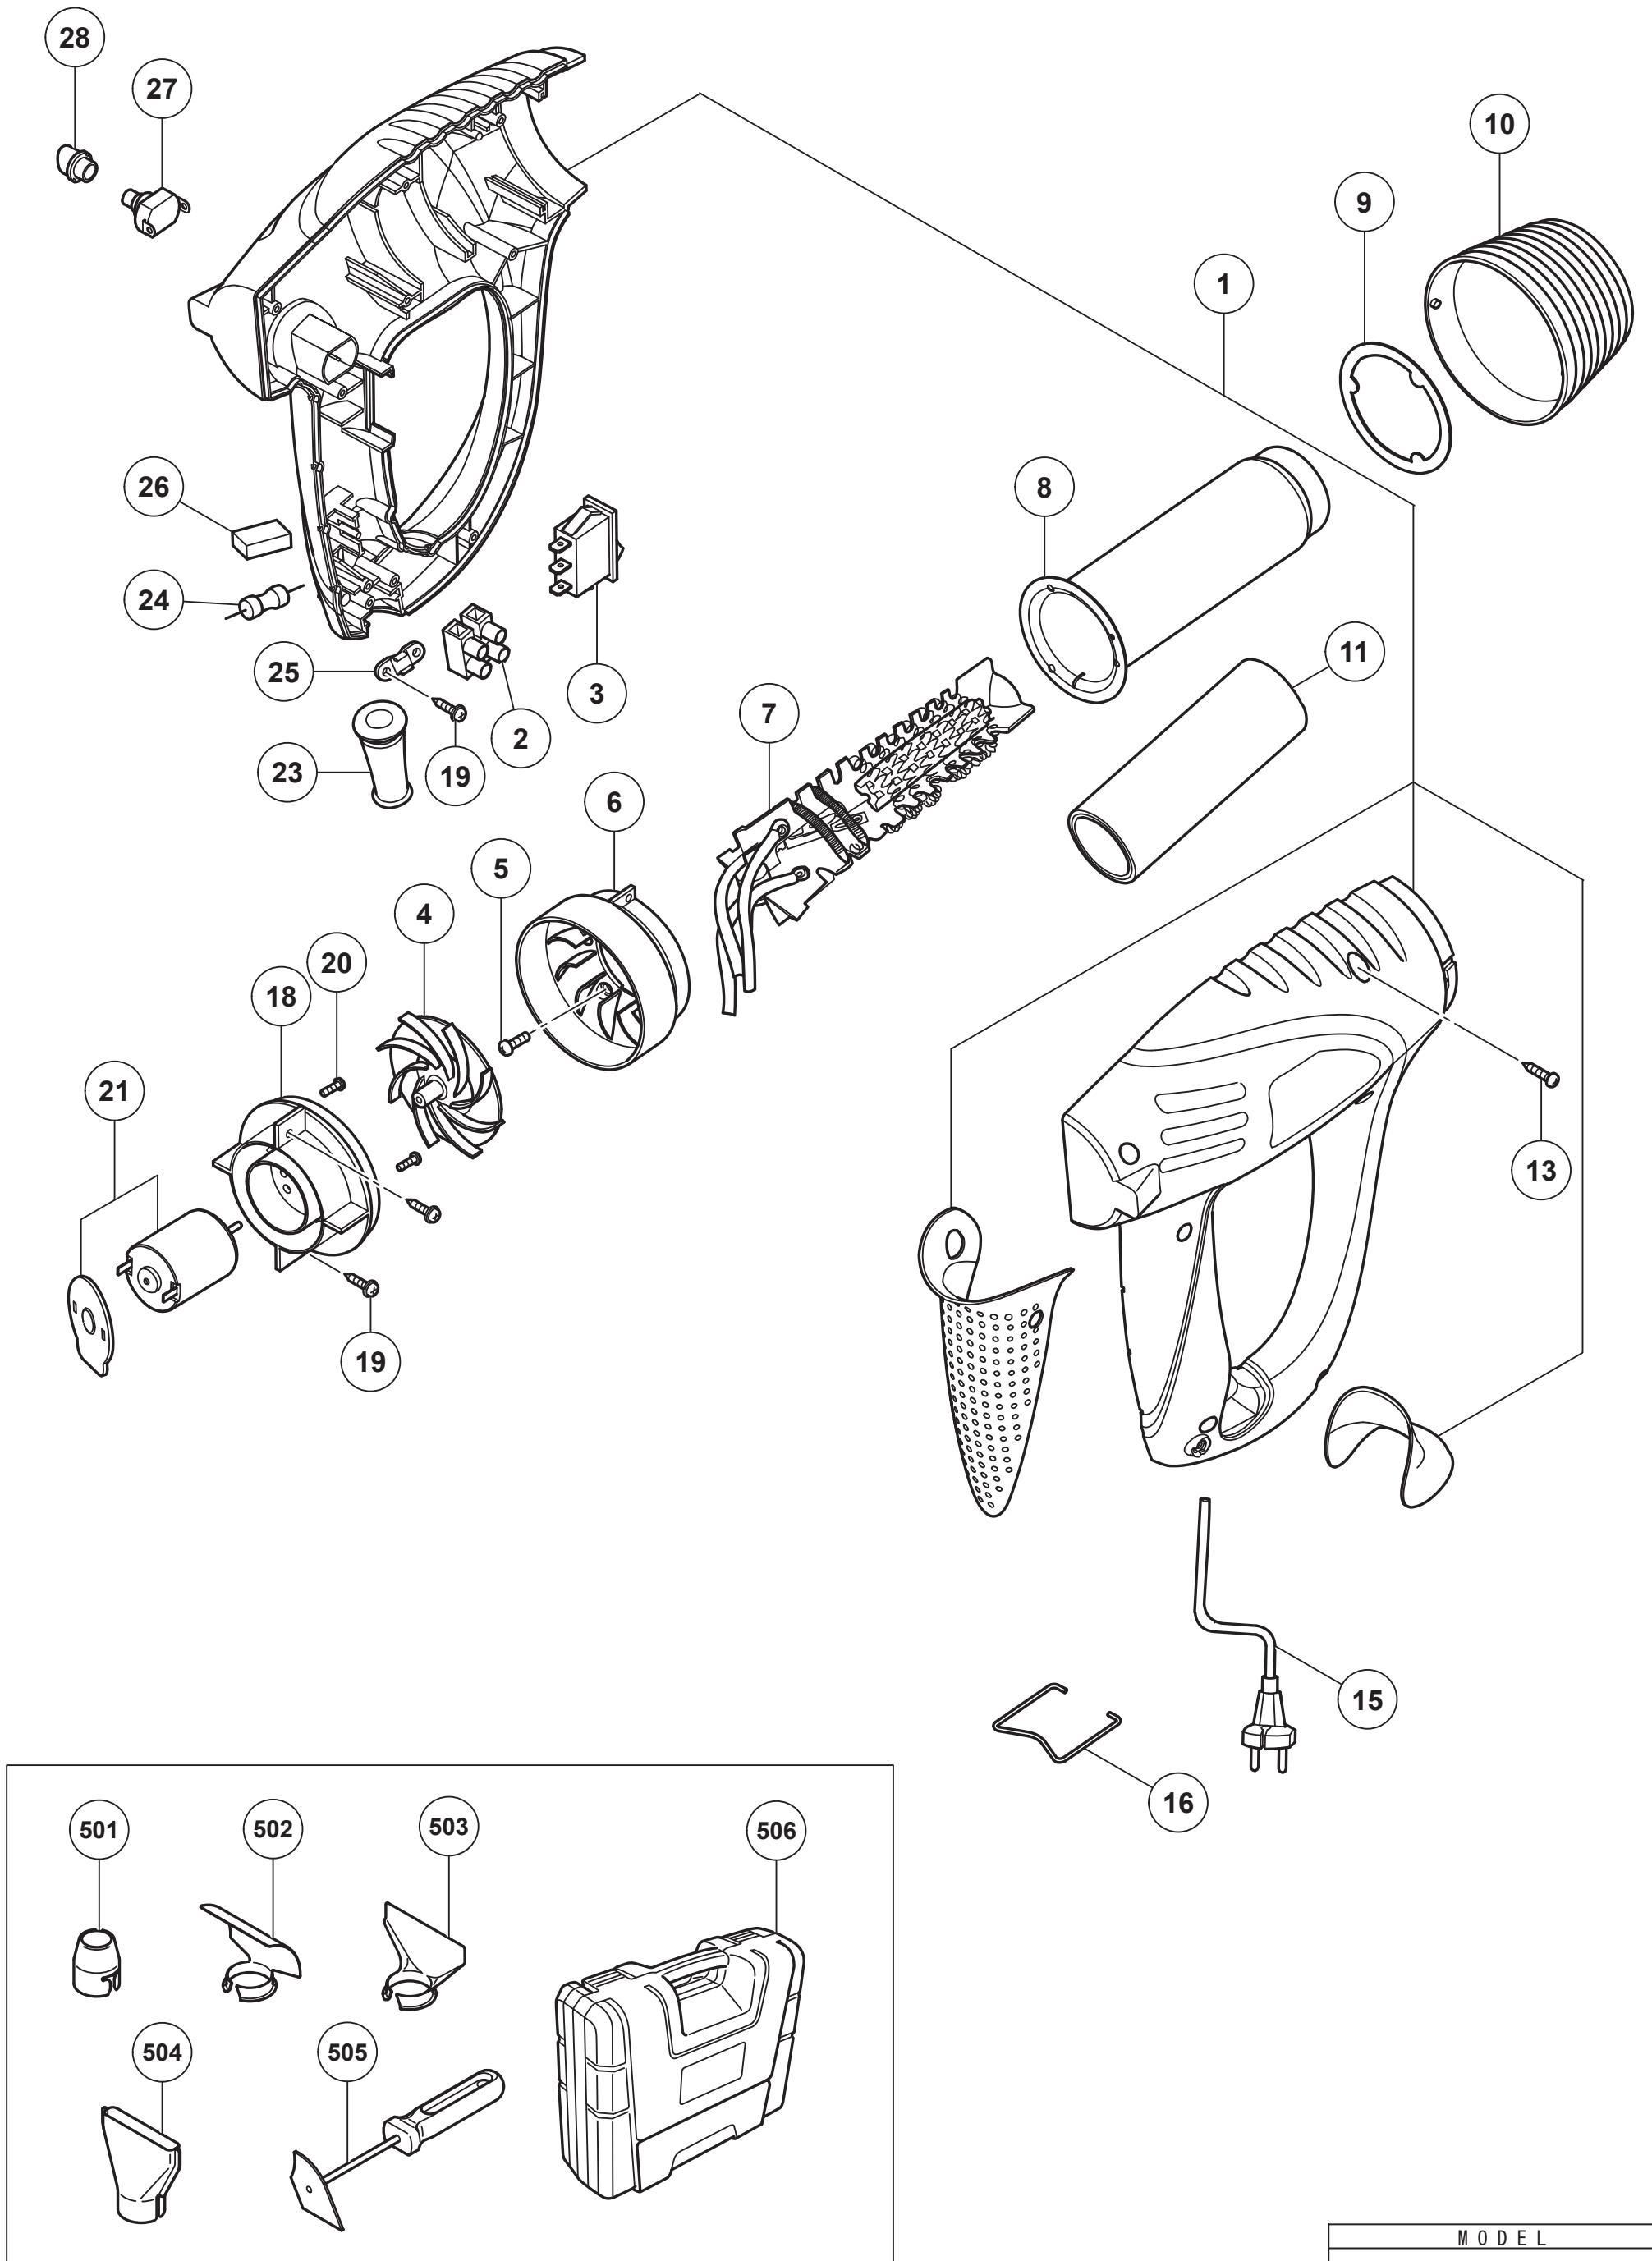

## HEAT GUN RH600T

Item No.	Code No.	Description	No. Used	Remarks
1	335350	HOUSING (A).(B) SET	1	
2	335352	TERMINAL	1	
3	335363	SWITCH	1	
4	335364	FAN	1	
5	335365	MACHINE SCREW M3X10	3	
6	335366	FAN COVER	1	
7	337142	HEATER	1	
8	335357	HEATER COVER	1	
9	335348	SUPPORT RING	1	
10	335356	FRONT COVER	1	
11	335349	MICA LINER	1	
13	335351	TAPPING SCREW D3X16	6	
*15	337146	CORD	1	
16	335360	HOLDER SUPPORT	1	
18	335353	MOTOR SUPPORT	1	
19	335354	TAPPING SCREW (W/FLANGE) D3X15	4	
20	335355	MACHINE SCREW M2.5X4	2	
21	336607	MOTOR PCB	1	
23	337157	CORD ARMOR	1	
24	336367	RESISTANCE	1	
25	335359	CORD CLIP	1	
26	337158	CAPACITOR (A)	1	
27	335361	PUSHING SWITCH	1	
28	335362	SWITCH BUTTON	1	
		STANDARD ACCESSORIES		
*501	336191	NOZZLE (ROUND)	1	EXCEPT FOR IND
*502	336192	NOZZLE (CORVED SURFACE)	1	EXCEPT FOR IND
*503	336193	NOZZLE (GLASS PROTECTOR)	1	EXCEPT FOR IND
*504	336194	NOZZLE (PLANE)	1	EXCEPT FOR IND
*505	336195	SCRAPER	1	EXCEPT FOR IND
*506	337218	CASE (A)	1	EXCEPT FOR IND

\* ALTERNATIVE PARTS

MODEL  
RH600T